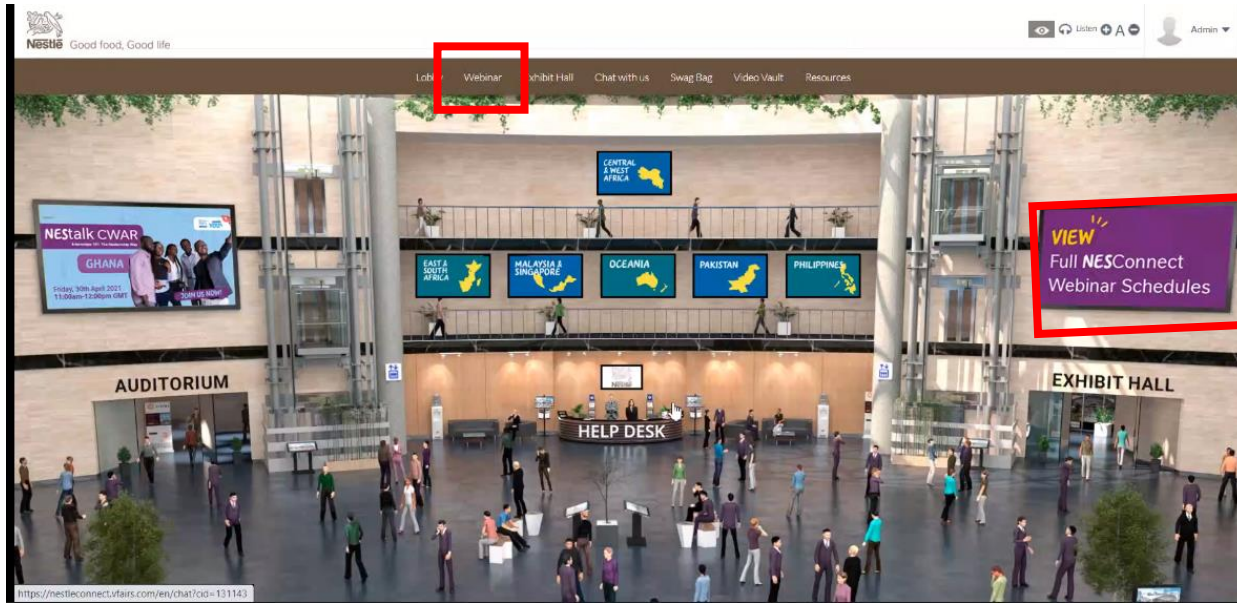

Step 3

Go to Lobby
Click “Webinar”
Then click “View Webinar Schedules”

NEStalk Pakistan | 6:00am – 7:30am GMT

Step 4

From the Webinars, select “Pakistan”

Join the Zoom session
11am Pakistan time which is 6am GMT