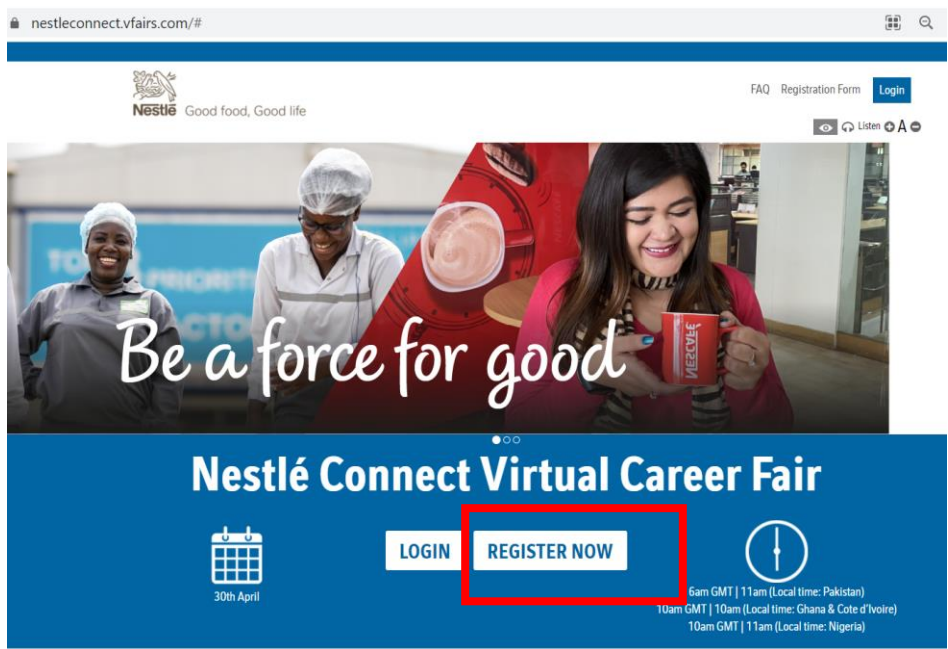

Nestlé Connect Virtual Career Drive

Friday, 30th April 2021
11am Pakistan time / 6am GMT

Step 1

Register on this link
<https://nestleconnect.vfairs.com/#>

Register

Registration form fields:

- First name *
- Last name *
- Email *
- Upcoming webinar sessions you want to attend? *
- Age Range *
- Gender *
- Country *
- University